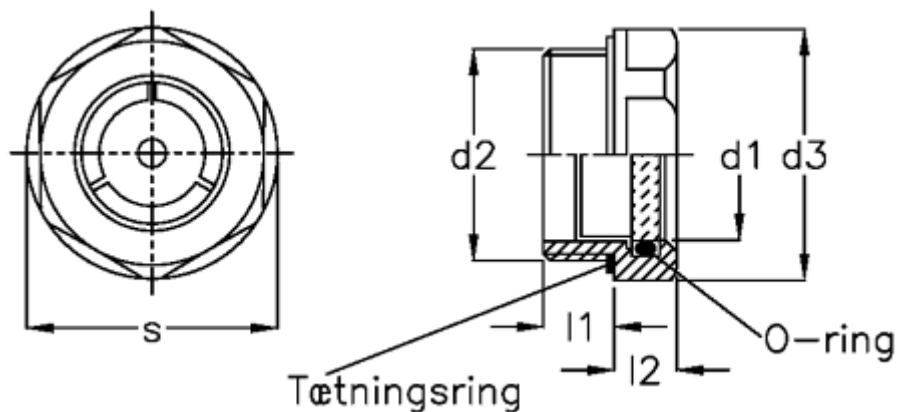

# Data Sheet

Article number: 2074324G1BS

Description: E+G Oil level sight glass GN 743-24-G1-BS

## Measures

d1	= 24
d2	= G1
d3	= 40
l1	= 11
l2	= 8.5
Max pressure	= -
Max vacuum mbar	= -
s	= 36